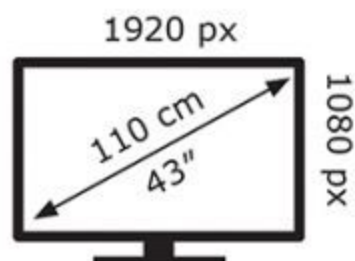

ENERG

ORION

T4318FHD

47 kWh/1000h

ABCDEF**G**

47 kWh/1000h

2019/2013